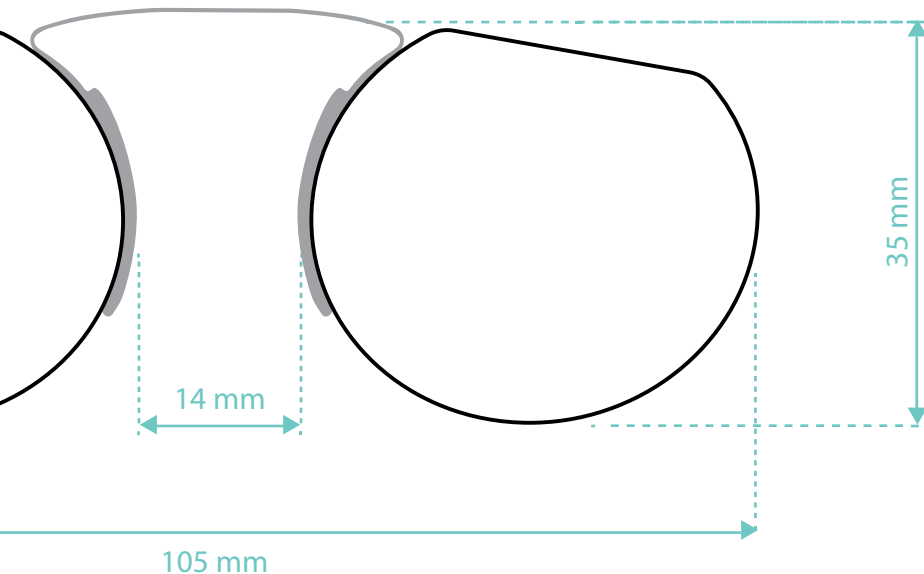

DIDINSKY READING GLASSES

461 Didinsky, S.L.
08980 Sant Feliu de Llobregat | Barcelona
info@didinsky.com | www.didinsky.com

DESIGNED IN BARCELONA