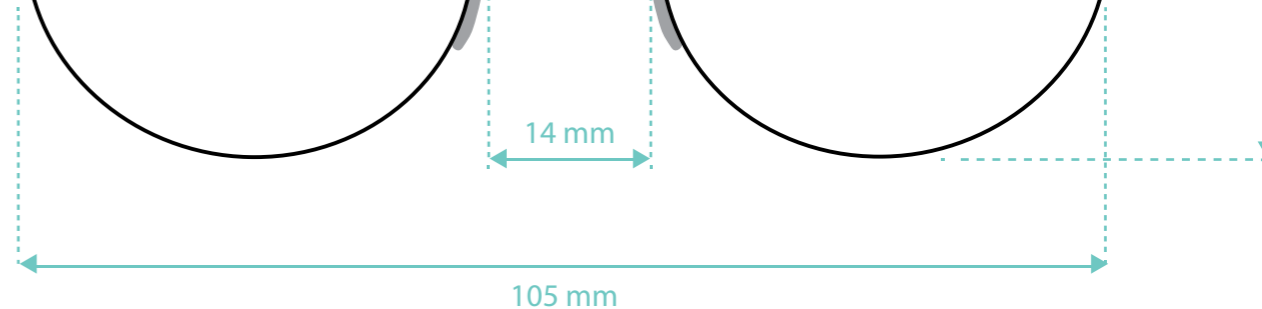

ES PRECAUCIÓN

- Indicado para visión de cerca y lectura
- No apto para conducir o manejar maquinaria
- No apto para visión de lejos
- Sólo las revisiones oftalmológicas de un profesional pueden determinar sus necesidades y salud ocular

IT ATENZIONE

- Solo per la visione da vicino e per la lettura
- Non adatti per guidare
- Non può essere utilizzato per la visione a distanza
- Solo con visite oculistiche regolari è possibile scegliere un ausilio ottmale per gli occhi e determinare lo stato di salute della vista

FR PRÉCAUTION

- Destinées uniquement à la vision de près et à la lecture
- Ne pas utiliser pour la conduite de véhicules
- Ne pas utiliser pour la vision de loin
- Seule la consultation d'un ophtalmologiste permet de déterminer une éventuelle pathologie et la nature des soins

EN WARNING

- Only suited for near vision and reading
- Don't use for driving a vehicle
- Don't use for long vision
- Only the advice of an ophthalmologist is appropriate to diagnose a disorder and to determine the nature of the treatment

NL LET OP

- Enkel geschikt voor nabijzicht en lezen
- Niet gebruiken voor hetbesturen van voertuigen
- Niet gebruiken voor verzicht
- Het eventuele vaststellen van een aandoening en het bepalen van de aard van de behandeling is enkel aangewezen door een oogarts te raadplegen

DE WARNHINWEIS

- Nur zum Nahsehen und Lesen geeignet
- Nicht beim Führen von Fahrzeugen gebrauchen
- Nicht für das Sehen in die Fern geeignet
- Nur eine regelmäßige fachkundige Augenuntersuchung ermöglicht eine optimale Sehhilfe und überprüft die Gesundheit Ihrer Augen