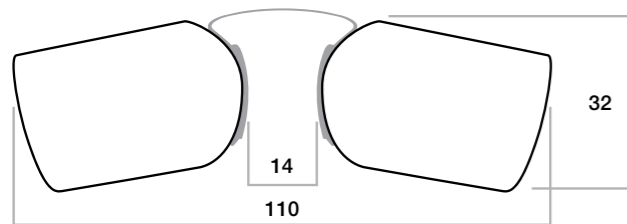

Weight	8 g
Size	105 x 35 mm
Optic	According to technical sheet p. 23
Powers	+ 1.0   +1.5   +2.0   +2.5   + 3.0
Colors	Black, Blue, Red

EYE FATIGUE PROTECTION

BLUE LIGHT BLOCKING

LOW COLOR DISTORSION

EXTRA THIN EYEGLASSES

## DIDINSKY HERMITAGE ROUND COLLECTION

**ROUND RED**

**ROUND BLUE**

**ROUND BLACK**

Weight	8 g
Size	110 x 31,5 mm
Optic	According to technical sheet p. 23
Powers	+ 1.0   +1.5   +2.0   +2.5   + 3.0
Colors	Black, Blue, Red

## DIDINSKY HERMITAGE BUTTERFLY COLLECTION

**BUTTERFLY RED**

**BUTTERFLY BLUE**

**BUTTERFLY BLACK**

Weight	8 g
Size	110 x 31,5 mm
Optic	According to technical sheet p. 23
Powers	+ 1.0   +1.5   +2.0   +2.5   + 3.0
Colors	Black, Blue, Red