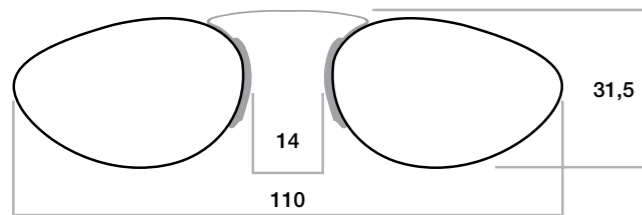

Weight	8 g
Size	105 x 35 mm
Optic	According to technical sheet p. 23
Powers	+ 1.0   +1.5   +2.0   +2.5   + 3.0
Colors	Black, Blue, Red

EYE FATIGUE PROTECTION

BLUE LIGHT BLOCKING

LOW COLOR DISTORSION

EXTRA THIN EYEGLASSES

## DIDINSKY HERMITAGE ROUND COLLECTION

**ROUND RED**

**ROUND BLUE**

**ROUND BLACK**

Weight	8 g
Size	110 x 31,5 mm
Optic	According to technical sheet p. 23
Powers	+ 1.0   +1.5   +2.0   +2.5   + 3.0
Colors	Black, Blue, Red