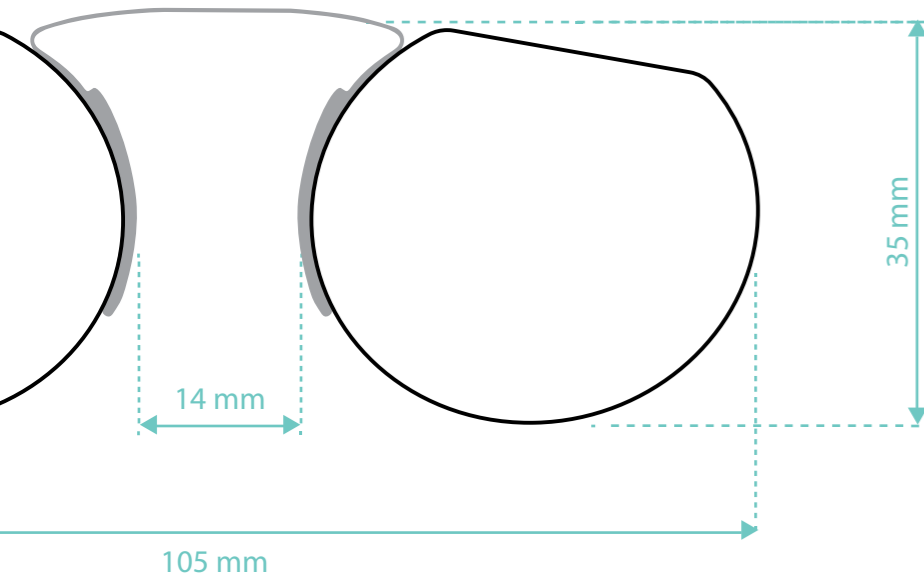

DIDINSKY READING GLASSES

461 Didinsky, S.L.
08980 Sant Feliu de Llobregat | Barcelona
info@didinsky.com | www.didinsky.com

DESIGNED IN BARCELONA