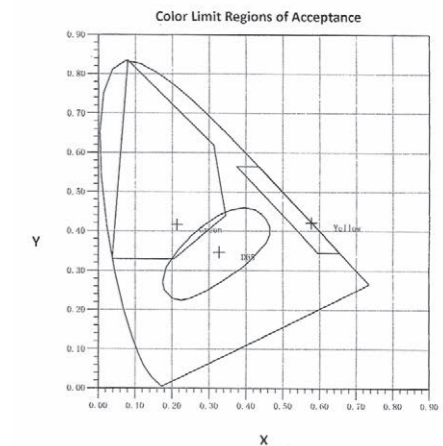

Standard: AS/NZS 1067:2003(A1:2009)

Lens Category	0		
Luminous Transmittance Tv	87.48%	>80%	PASS
Tmax (280nm-315nm)	0.00%	>=4.37%(0.05Tv)	PASS
Tmax (315nm-350nm)	0.00%	>=87.48%(Tv)	PASS
Tmin (450nm-650nm)	79.53%	>=17.50%(0.2Tv)	PASS
Tsuva (315nm-400nm)	0.00%	<=87.48%(Tv)	PASS
Tsuvb (280nm-315nm)	0.00%		
Tsuv (280nm-400nm)	0.00%		
Tsb (400nm-500nm)	71.60%