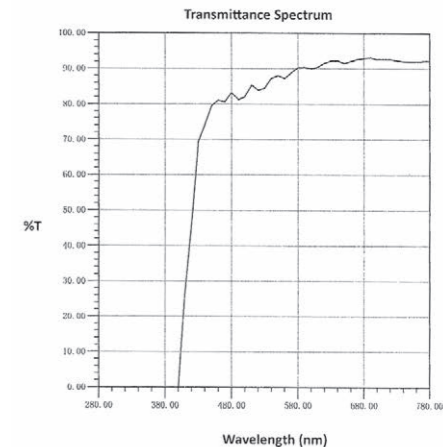

Standard: AS/NZS 1067:2003(A1:2009)

Lens Category	0		
Luminous Transmittance Tv	87.48%	>80%	PASS
Tmax (280nm-315nm)	0.00%	>=4.37%(0.05Tv)	PASS
Tmax (315nm-350nm)	0.00%	>=87.48%(Tv)	PASS
Tmin (450nm-650nm)	79.53%	>=17.50%(0.2Tv)	PASS
Tsuva (315nm-400nm)	0.00%	<=87.48%(Tv)	PASS
Tsuvb (280nm-315nm)	0.00%		
Tsuv (280nm-400nm)	0.00%		
Tsb (400nm-500nm)	71.60%