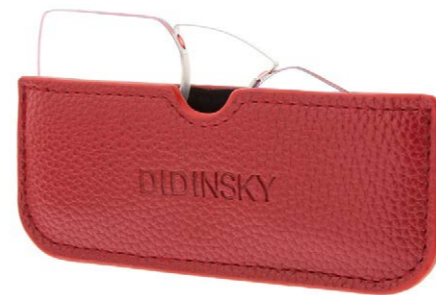

EYE FATIGUE PROTECTION

BLUE LIGHT BLOCKING

LOW COLOR DISTORSION

EXTRA THIN EYEGLASSES

## DIDINSKY HERMITAGE SQUARE COLLECTION

**SQUARE RED**

**SQUARE BLUE**

**SQUARE BLACK**

EYE FATIGUE PROTECTION

BLUE LIGHT BLOCKING

ANTI GLARE PROTECTION

LOW COLOR DISTORSION LENSES